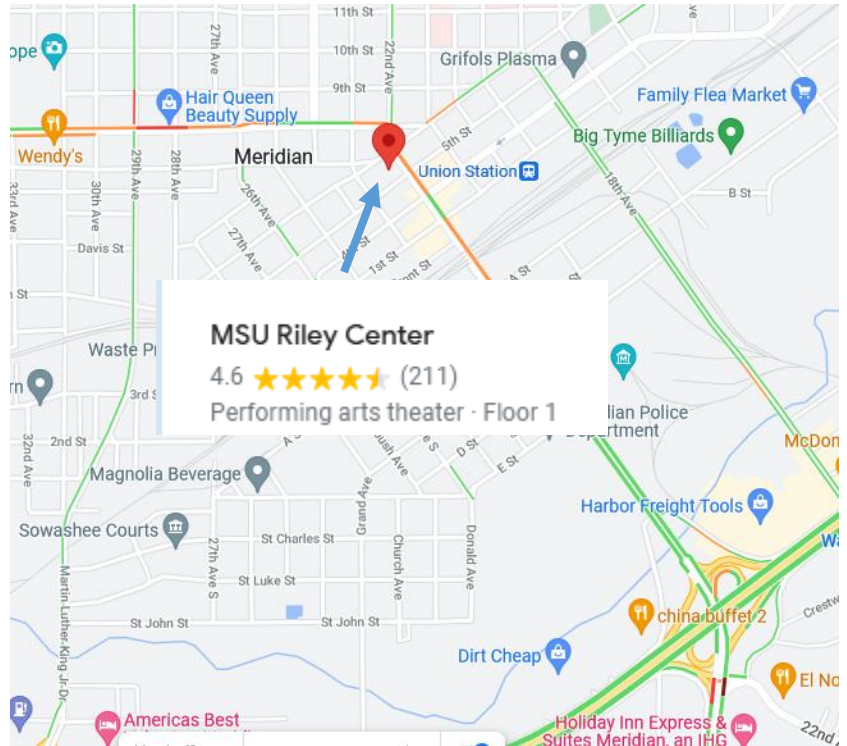

2023 Mississippi Knights of Columbus State Convention

Location:

[Map of Riley Center \(downtown Meridian\)](#)

The 2023 State Convention is being held at the MSU Riley Center located at 2200 Fifth St. Meridian 39301. All K of C sessions and banquets will be held there.

The Threefoot Hotel is located just across the street from the Riley Center at 601 22nd Av. Meridian 39301.

The Ladies luncheon and State Auxiliary meeting will be held at the Mississippi Arts and Entertainment Experience (The MAX) two blocks from the MSU Riley Center at 2155 Front St.

All Masses will be at St. Patrick Catholic Church. The Church is located at 2601 Davis St. four blocks from the conference center and Threefoot Hotel.

Driving directions:

From I-20 – take exit 153 and go north on 22nd Av. about 1 mile. The Riley Center and Threefoot Hotel are both on your left.

From US 45 – take I-20 west 4 miles to exit 153.

From Philadelphia – take Hwy 19 South to Meridian. Follow 8th St. to downtown Meridian, turn right on 23rd Av. Turn left on Fifth St. The MSU Riley Center will be on your left.